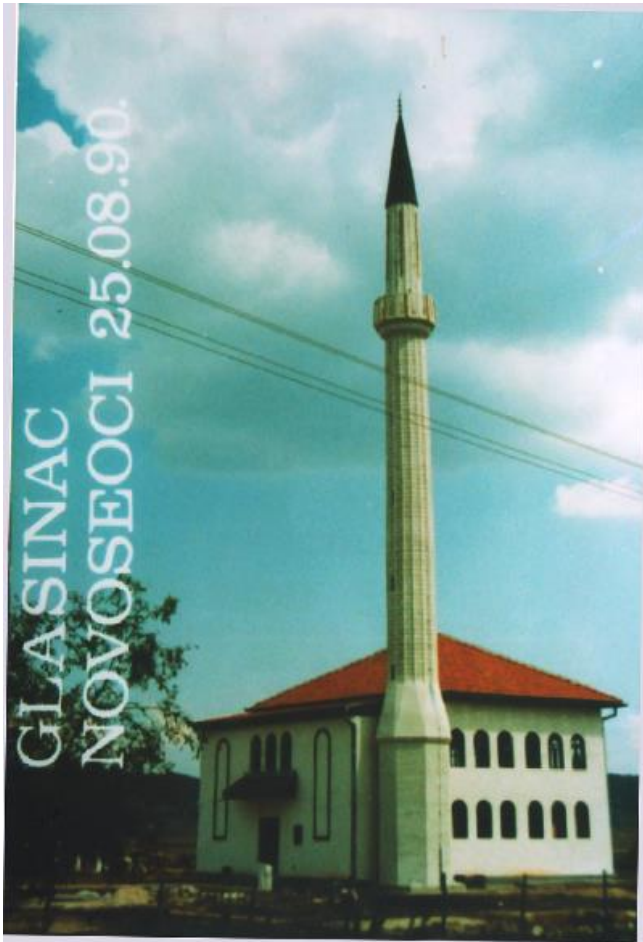

22.31 – Divič (Zvornik) – Tekija-musafirhana i turbe
Dervish lodge and shrine at Divič

20.4 – Novoseoci (Sokolac) – Džamija u Novoseocima
Novoseoci mosque