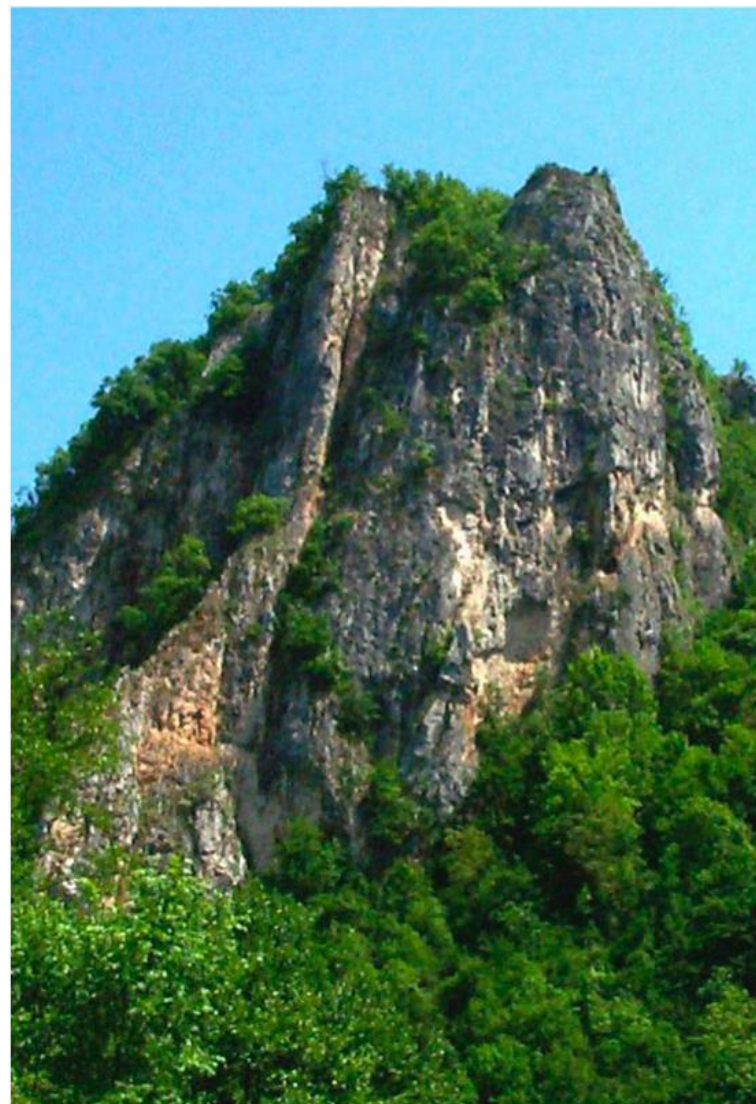

22.19 – Kušlat (Zvornik) – Ebulfethova džamija
Mosque of Sultan Mehmed the Conqueror (built 1478)

22.19 – Kušlat (Zvornik) – Ebulfethova džamija
Mosque of Sultan Mehmed the Conqueror (built 1478)